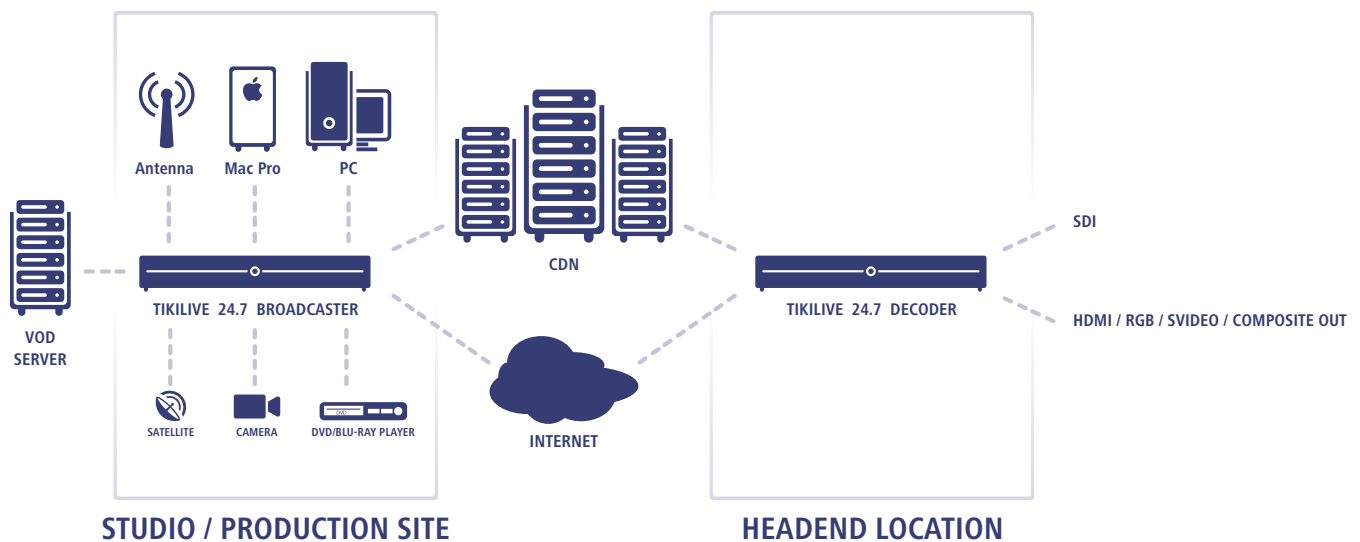

TIKILIVE 24.7 ENCODER / DECODER

LIVE HD OR SD H.264/MPEG-4 AVC ENCODER

IPTV networks have exploded in popularity as more people choose to “cut the cable” from their cable or satellite TV provider. The problem lies with the available content, or to be more precise, the lack of quality content on these IPTV networks. This cable-cutting phenomenon has created a vacuum in the marketplace for quality content, such as the programming previously available only through the major providers.

Setting up an IPTV network using traditional technology like putting up an industrial satellite, running fiber, OC-3 or building a Multiprotocol Label Switcher can be cost prohibitive and lends itself to being quite inflexible – often requiring additional equipment and limited deployments.

The TikiLIVE 24.7 Decoder replaces all of these expensive point-to-point transmission options with Internet video delivery by using existing broadband ISP connections. This also provides the flexibility to scale up your network for more channels and viewers. Once the feeds reach the headend, traditional equipment needed for broadcasting is replaced with TikiLIVE 24.7 Decoders, available at a fraction of the cost. The decoder pulls down the H.264 or MPEG-2 feeds and transcodes them into your desired formats and bitrates for unified streaming. End-users on Macs, PCs, all popular mobile devices and TV connected set-top boxes will have access to the content.